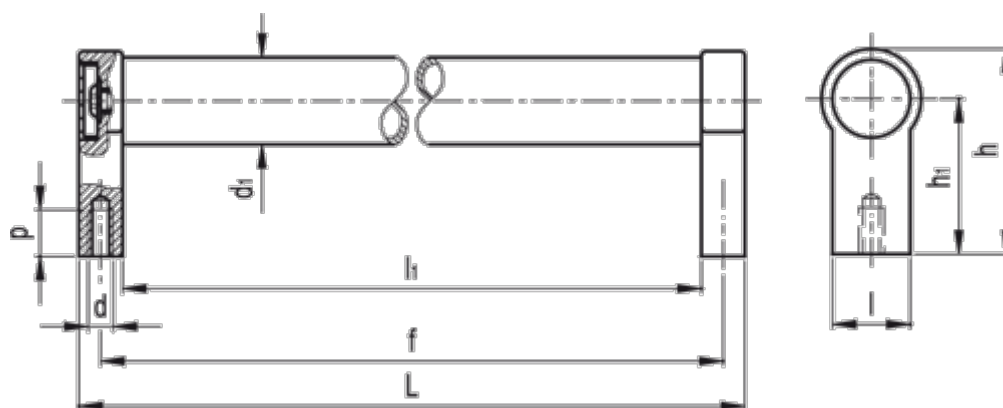

# Data Sheet

Article number: 20569200200

Description: E+G Tubular handle GN333.1-20-200-A-EL  
A Mounting from back

## Measures

d = M6

d1 = 20

f = 200

h = 54

h1 = 42

L = 212

l1 = 188